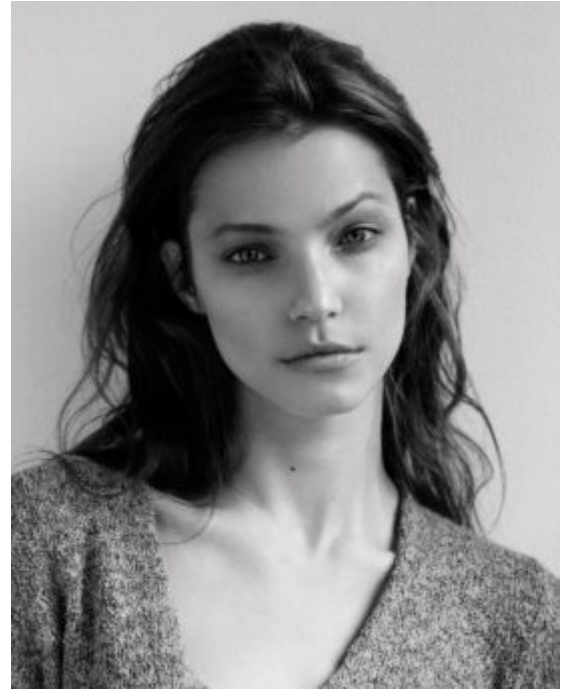

TRUE MODELS

Anna Gryzlova

178 | 83 / 64 / 93.5 / 40 | |

TRUE MODELS

Anna Gryzlova

178 | 83 / 64 / 93.5 / 40 | /

TRUE MODELS

Anna Gryzlova

178 | 83 / 64 / 93.5 / 40 | |

TRUE MODELS

Anna Gryzlova

178 | 83 / 64 / 93.5 / 40 | /

TRUE MODELS

Anna Gryzlova

178 | 83 / 64 / 93.5 / 40 | /

TRUE MODELS

Anna Gryzlova

178 | 83 / 64 / 93.5 / 40 | /

TRUE MODELS