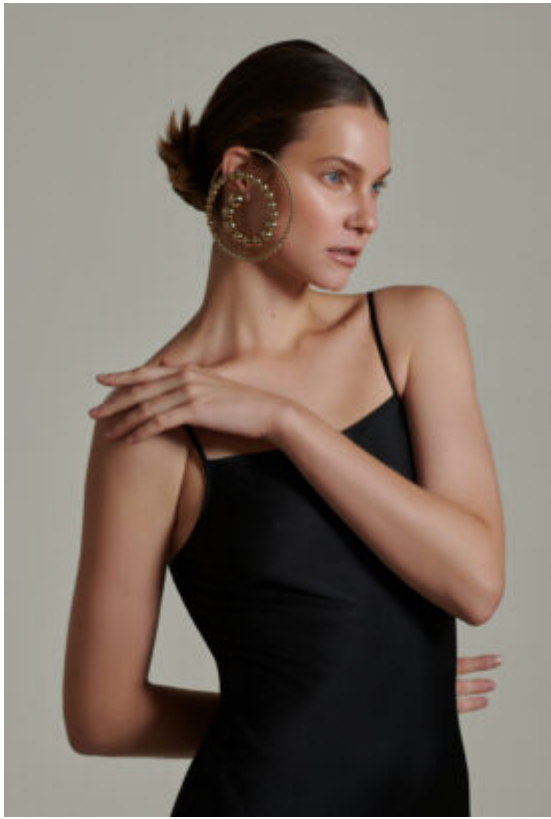

TRUE MODELS

Anna Gryzlova

178 | 83 / 64 / 93.5 / 40 | |

TRUE MODELS

Anna Gryzlova

178 | 83 / 64 / 93.5 / 40 | /

TRUE MODELS

Anna Gryzlova

178 | 83 / 64 / 93.5 / 40 | |

TRUE MODELS

Anna Gryzlova

178 | 83 / 64 / 93.5 / 40 | /

TRUE MODELS

Anna Gryzlova

178 | 83 / 64 / 93.5 / 40 | /

TRUE MODELS