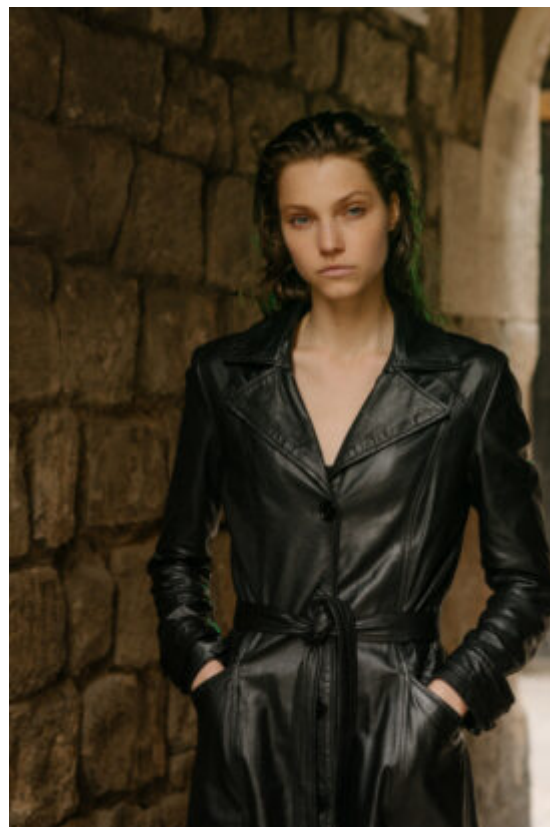

TRUE MODELS

Anna Gryzlova

178 | 83 / 64 / 93.5 / 40 | |

TRUE MODELS

Anna Gryzlova

178 | 83 / 64 / 93.5 / 40 | /

TRUE MODELS

Anna Gryzlova

178 | 83 / 64 / 93.5 / 40 | |

TRUE MODELS

Anna Gryzlova

178 | 83 / 64 / 93.5 / 40 | /

TRUE MODELS

Anna Gryzlova

178 | 83 / 64 / 93.5 / 40 | /

TRUE MODELS