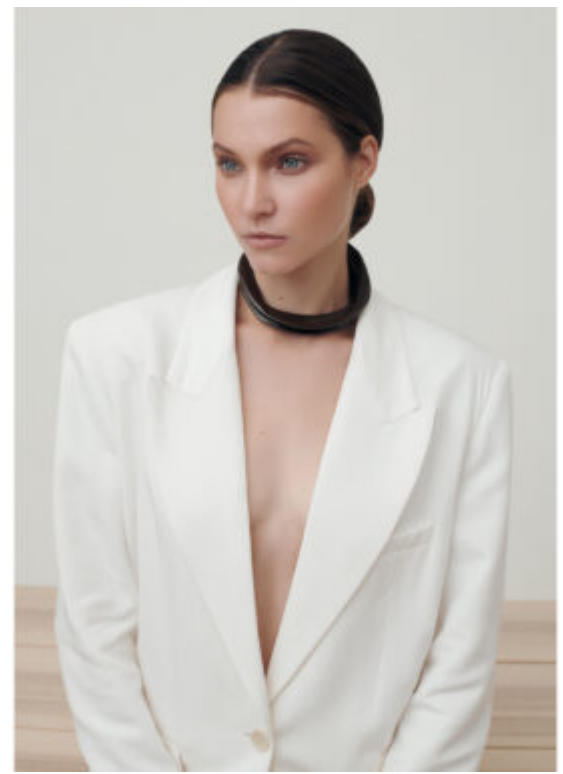

TRUE MODELS

Anna Gryzlova

178 | 83 / 64 / 93.5 / 40 | |

TRUE MODELS

Anna Gryzlova

178 | 83 / 64 / 93.5 / 40 | /

TRUE MODELS

Anna Gryzlova

178 | 83 / 64 / 93.5 / 40 | |

TRUE MODELS

Anna Gryzlova

178 | 83 / 64 / 93.5 / 40 | /

TRUE MODELS

Anna Gryzlova

178 | 83 / 64 / 93.5 / 40 | /

TRUE MODELS