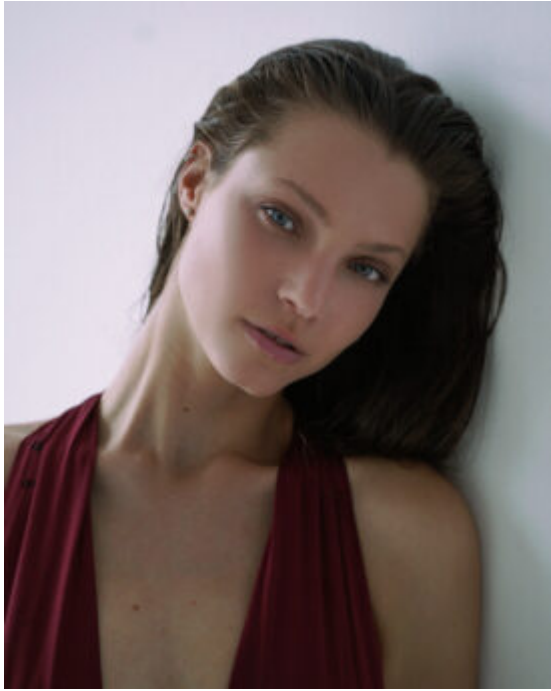

TRUE MODELS

Anna Gryzlova

178 | 83 / 64 / 93.5 / 40 | |

TRUE MODELS

Anna Gryzlova

178 | 83 / 64 / 93.5 / 40 | /

TRUE MODELS

Anna Gryzlova

178 | 83 / 64 / 93.5 / 40 | |

TRUE MODELS

Anna Gryzlova

178 | 83 / 64 / 93.5 / 40 | /

TRUE MODELS

Anna Gryzlova

178 | 83 / 64 / 93.5 / 40 | /

TRUE MODELS