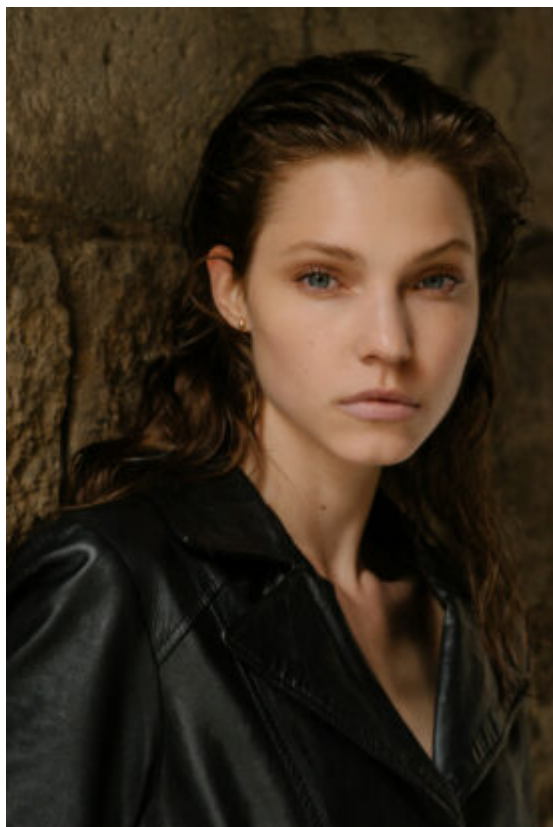

TRUE MODELS

Anna Gryzlova

178 | 83 / 64 / 93.5 / 40 | |

TRUE MODELS

Anna Gryzlova

178 | 83 / 64 / 93.5 / 40 | /

TRUE MODELS

Anna Gryzlova

178 | 83 / 64 / 93.5 / 40 | |

TRUE MODELS

Anna Gryzlova

178 | 83 / 64 / 93.5 / 40 | /

TRUE MODELS

Anna Gryzlova

178 | 83 / 64 / 93.5 / 40 | /

TRUE MODELS

Anna Gryzlova

178 | 83 / 64 / 93.5 / 40 | /

TRUE MODELS