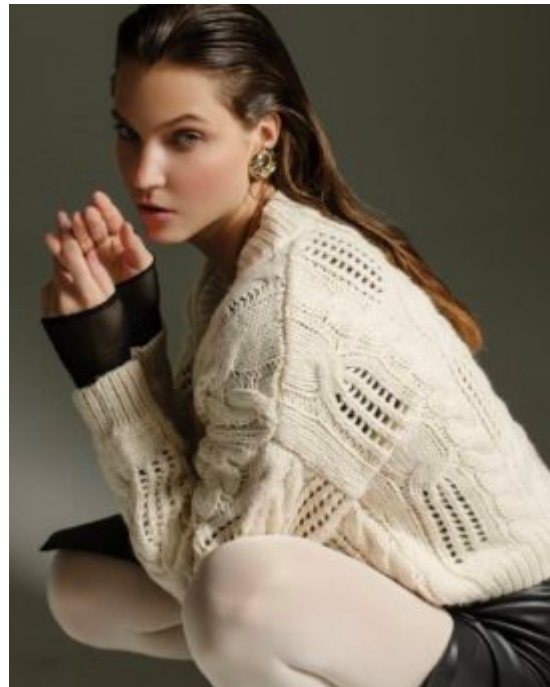

TRUE MODELS

Anna Gryzlova

178 | 83 / 64 / 93.5 / 40 | |

TRUE MODELS

Anna Gryzlova

178 | 83 / 64 / 93.5 / 40 | /

TRUE MODELS

Anna Gryzlova

178 | 83 / 64 / 93.5 / 40 | |

TRUE MODELS

Anna Gryzlova

178 | 83 / 64 / 93.5 / 40 | /

TRUE MODELS

Anna Gryzlova

178 | 83 / 64 / 93.5 / 40 | /

TRUE MODELS

Anna Gryzlova

178 | 83 / 64 / 93.5 / 40 | /

TRUE MODELS